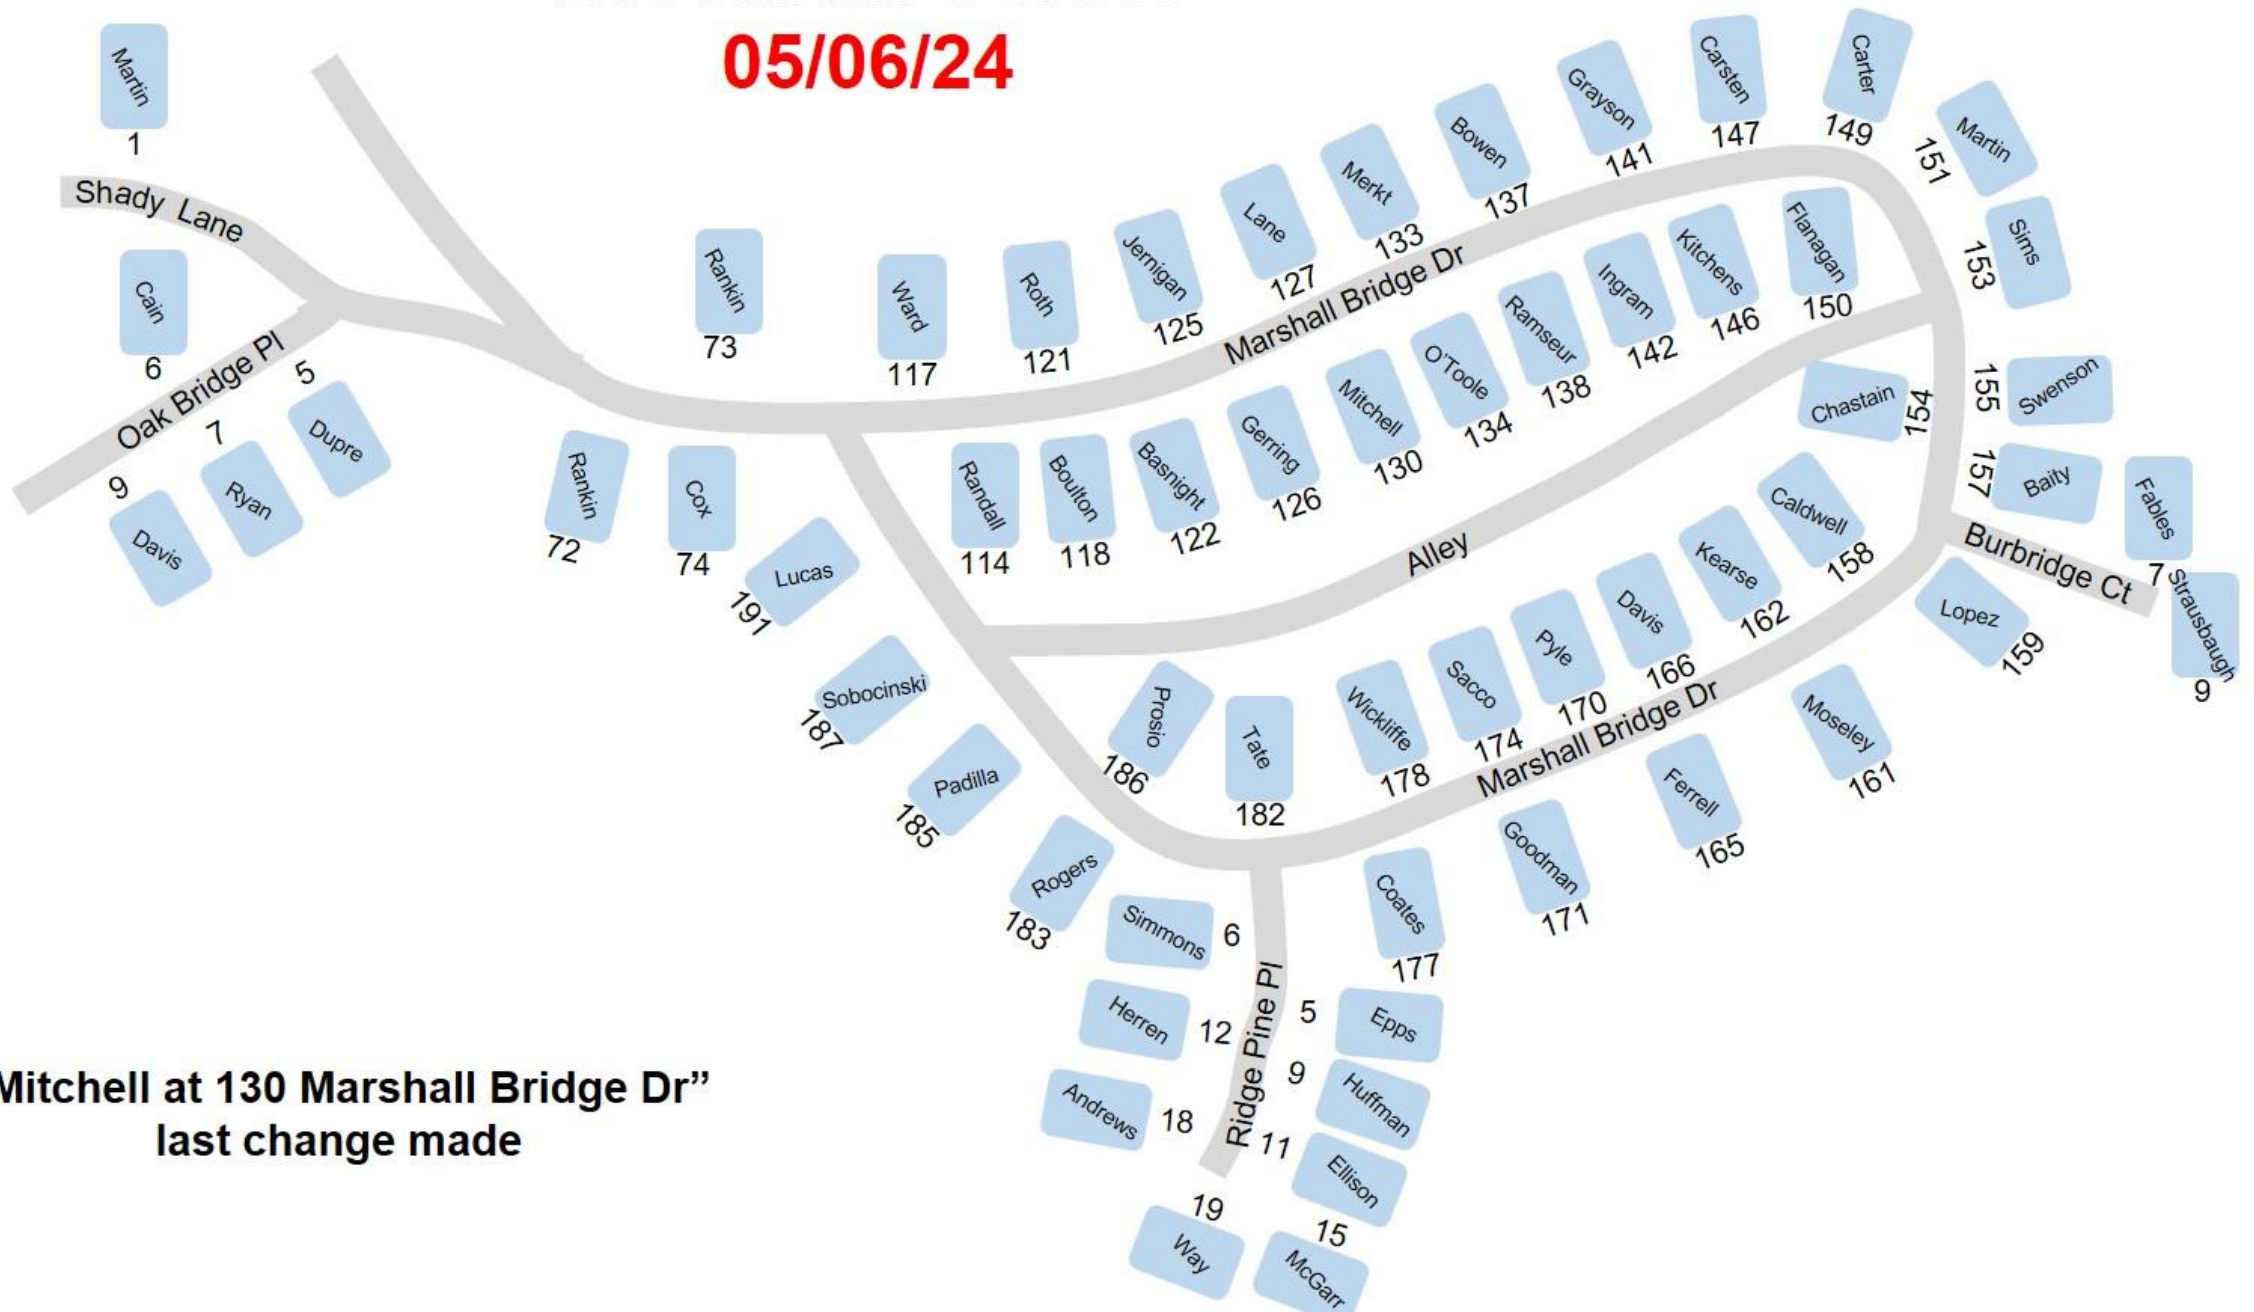

Brookside Forest

05/06/24

“Mitchell at 130 Marshall Bridge Dr”
last change made